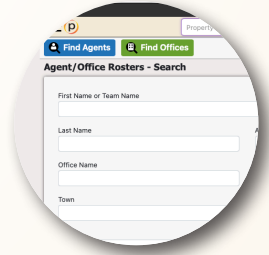

Responsive Agent/Office Rosters

Pinergy's Agent/Office Rosters module is now responsive, adjusting automatically to fit your desktop or mobile device. Additionally, it's easier to read and navigate, with many features being just a click or tap away.