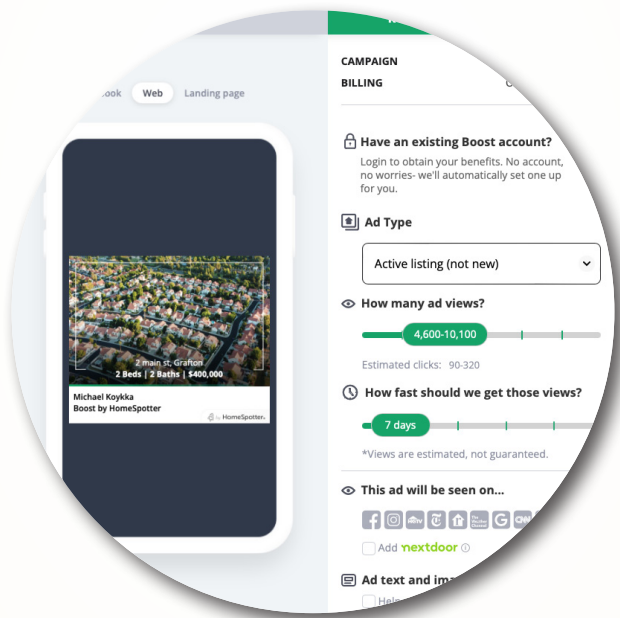

Boost Integration with Pinergy

Power your business with Boost's easy targeted ad campaigns you can launch right from Pinergy! Create listing promotion ads and agent promotion ads that are optimized to reach the people who, based on their online history, are most likely to interact with the ads. Ads are shown on Facebook, Instagram, and other targeted sites across the web, and you can manage your ad campaigns from the Boost Dashboard, which is accessible from Pinergy using a single sign-on.