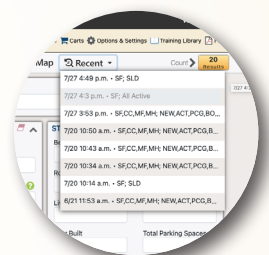

Recent Searches

Pinergy now automatically keeps the ten latest searches you've run and lets you load any of them quickly and easily! Select the Recent Searches icon located at the top of the Search page to load any recent search by simply selecting it from the list, saving both time and effort since you don't have to save these searches manually!