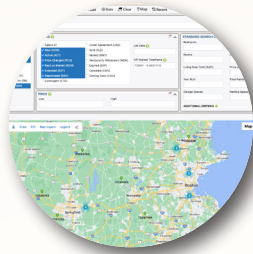

Here Are Some of the

pinergy Highlights for 2023

Power Search

Use Pinergy's new Power Search to type in a full or partial property address and quickly find all matching listings. Enter one or more MLS numbers to see those listings. And do it all from one search box that's available at the top of every page in Pinergy. Now that's power searching!

Expandable Search Maps

Pinergy's search maps are now expandable to full-screen in both Search and Hot Sheets! When searching on a desktop or mobile device, select the "expand" button in the upper-right corner of the map to have maximum room to draw search areas, plot locations and points of interest, view listing previews, and more. Select the "compress map" button in the upper-right corner of the map to return to your search criteria page.