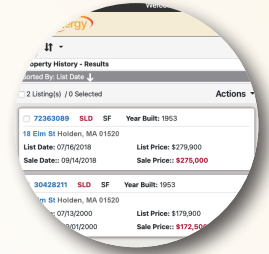

Here Are Some of the

pinergy Highlights for 2023

Power Search

Use Pinergy's new Power Search to type in a full or partial property address and quickly find all matching listings. Enter one or more MLS numbers to see those listings. And do it all from one search box that's available at the top of every page in Pinergy. Now that's power searching!

Expandable Search Maps

Pinergy's search maps are now expandable to full-screen in both Search and Hot Sheets! When searching on a desktop or mobile device, select the "expand" button in the upper-right corner of the map to have maximum room to draw search areas, plot locations and points of interest, view listing previews, and more. Select the "compress map" button in the upper-right corner of the map to return to your search criteria page.