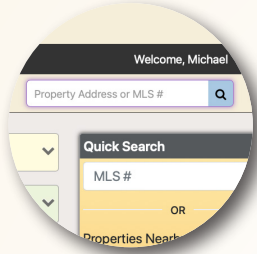

Here Are Some of the

pinergy Highlights for 2023

Power Search

Use Pinergy's new Power Search to type in a full or partial property address and quickly find all matching listings. Enter one or more MLS numbers to see those listings. And do it all from one search box that's available at the top of every page in Pinergy. Now that's power searching!

Expandable Search Maps

Pinergy's search maps are now expandable to full-screen in both Search and Hot Sheets! When searching on a desktop or mobile device, select the "expand" button in the upper-right corner of the map to have maximum room to draw search areas, plot locations and points of interest, view listing previews, and more. Select the "compress map" button in the upper-right corner of the map to return to your search criteria page.

Responsive Property History

Property History has received the "responsive" touch, so now it adjusts automatically to fit the display of your desktop or mobile device. Sorting options in the results view have been expanded, and this clean, new summary view also appears in Public Records and in listing details.