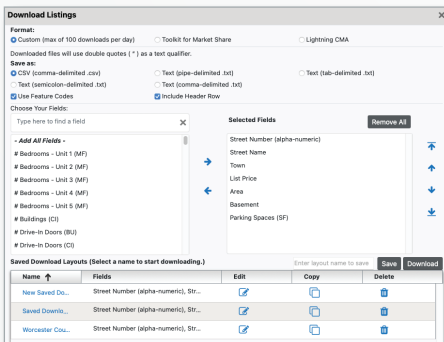

Increased Accessibility

Hot sheets have moved from Market Reports to the new Hot Sheets module. They are accessible via Pinery's Quick Links, Hot Sheets widget, and Tools.

View/Sort All Hot Sheets

Saved hot sheets can be viewed, edited, and deleted, and now they also can be cloned and can be sorted alphabetically or by Last Run date.

Download Listings

New to hot sheets are customizable download layouts you can re-use later.

Hot Sheet Alerts

Choose your Alert Frequency and select "Email" and/or "Text" to have Pinery automatically run a hot sheet and notify you of new matches! To receive text alerts, you must authorize your mobile phone number and enable Text Alerts for Hot Sheets (a link is provided).