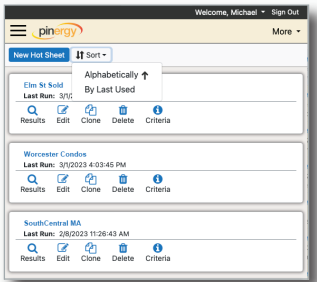

QUICK TIPS ON USING PINERGY'S REDESIGNED HOT SHEETS

Hot off the press: Pinery's redesigned hot sheets are now easier to use, and they come with powerful features you're already using in Search, Search Results, and Listing Watch Text Alerts.

Increased Accessibility

Hot sheets have moved from Market Reports to the new Hot Sheets module. They are accessible via Pinery's Quick Links, Hot Sheets widget, and Tools.

View/Sort All Hot Sheets

Saved hot sheets can be viewed, edited, and deleted, and now they also can be cloned and can be sorted alphabetically or by Last Run date.