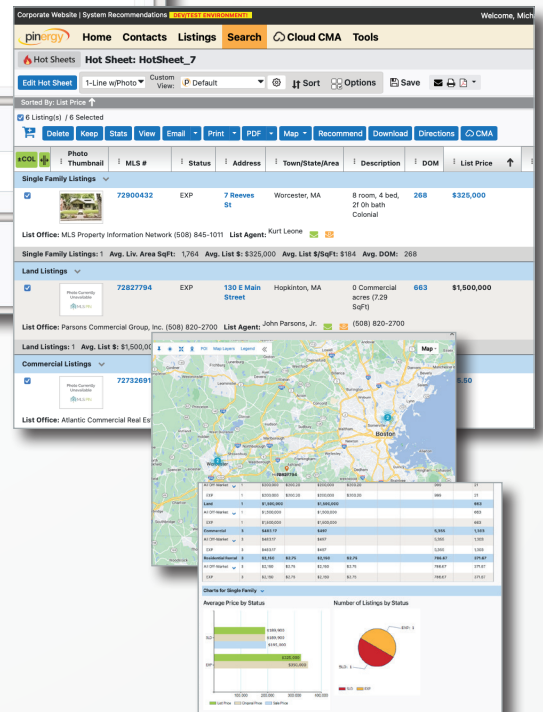

Increased Accessibility

Hot sheets have moved from Market Reports to the new Hot Sheets module. They are accessible via Pinery's Quick Links, Hot Sheets widget, and Tools.

View/Sort All Hot Sheets

Saved hot sheets can be viewed, edited, and deleted, and now they also can be cloned and can be sorted alphabetically or by Last Run date.

Download Listings

New to hot sheets are customizable download layouts you can re-use later.

Hot Sheet Alerts

Choose your Alert Frequency and select "Email" and/or "Text" to have Pinery automatically run a hot sheet and notify you of new matches! To receive text alerts, you must authorize your mobile phone number and enable Text Alerts for Hot Sheets (a link is provided).

Hot Sheet Results

Look familiar? Hot sheet results are nearly identical to Pinery's Search results. This unlocks Stats, Maps, and more for your results!

Responsive Design
Work with the redesigned hot sheets using any device!