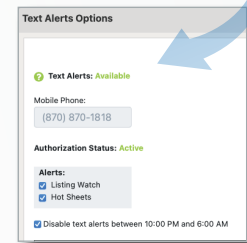

Increased Accessibility

Hot sheets have moved from Market Reports to the new Hot Sheets module. They are accessible via Pinery's Quick Links, Hot Sheets widget, and Tools.

View/Sort All Hot Sheets

Saved hot sheets can be viewed, edited, and deleted, and now they also can be cloned and can be sorted alphabetically or by Last Run date.

Download Listings

New to hot sheets are customizable download layouts you can re-use later.

Hot Sheet Alerts

Choose your Alert Frequency and select "Email" and/or "Text" to have Pinery automatically run a hot sheet and notify you of new matches! To receive text alerts, you must authorize your mobile phone number and enable Text Alerts for Hot Sheets (a link is provided).