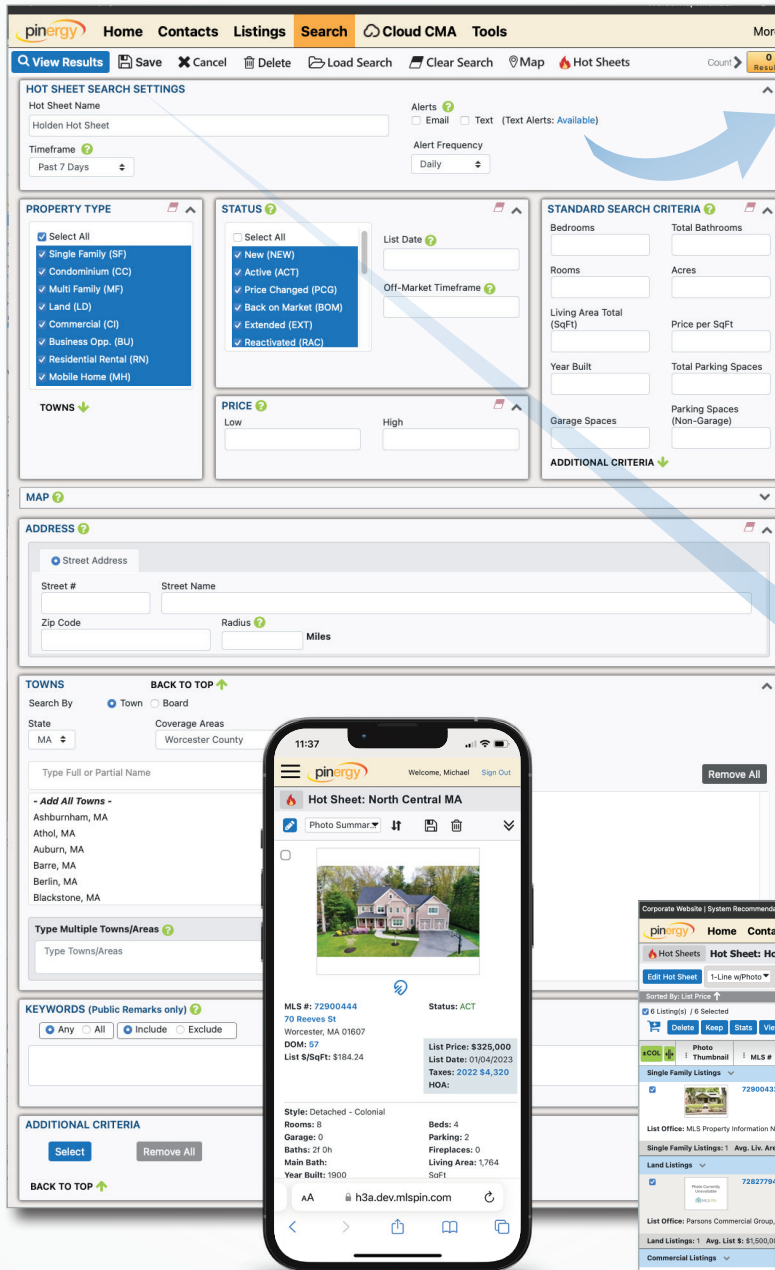

QUICK TIPS ON USING PINERGY'S REDESIGNED HOT SHEETS

Hot off the press: Pinery's redesigned hot sheets are now easier to use, and they come with powerful features you're already using in Search, Search Results, and Listing Watch Text Alerts.

Increased Accessibility

Hot sheets have moved from Market Reports to the new Hot Sheets module. They are accessible via Pinery's Quick Links, Hot Sheets widget, and Tools.

View/Sort All Hot Sheets

Saved hot sheets can be viewed, edited, and deleted, and now they also can be cloned and can be sorted alphabetically or by Last Run date.

Download Listings

New to hot sheets are customizable download layouts you can re-use later.

Hot Sheet Alerts

Choose your Alert Frequency and select "Email" and/or "Text" to have Pinery automatically run a hot sheet and notify you of new matches! To receive text alerts, you must authorize your mobile phone number and enable Text Alerts for Hot Sheets (a link is provided).

Hot Sheet Results

Look familiar? Hot sheet results are nearly identical to Pinery's Search results. This unlocks Stats, Maps, and more for your results!

Responsive Design
Work with the redesigned hot sheets using any device!