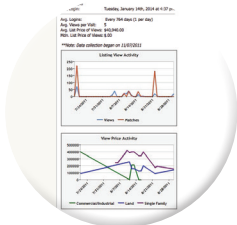

View Contact Activity by Day, Week, Month and More