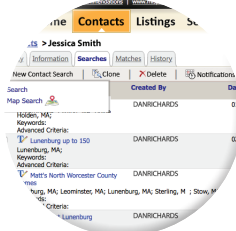

Create Client Searches and Notification Frequency