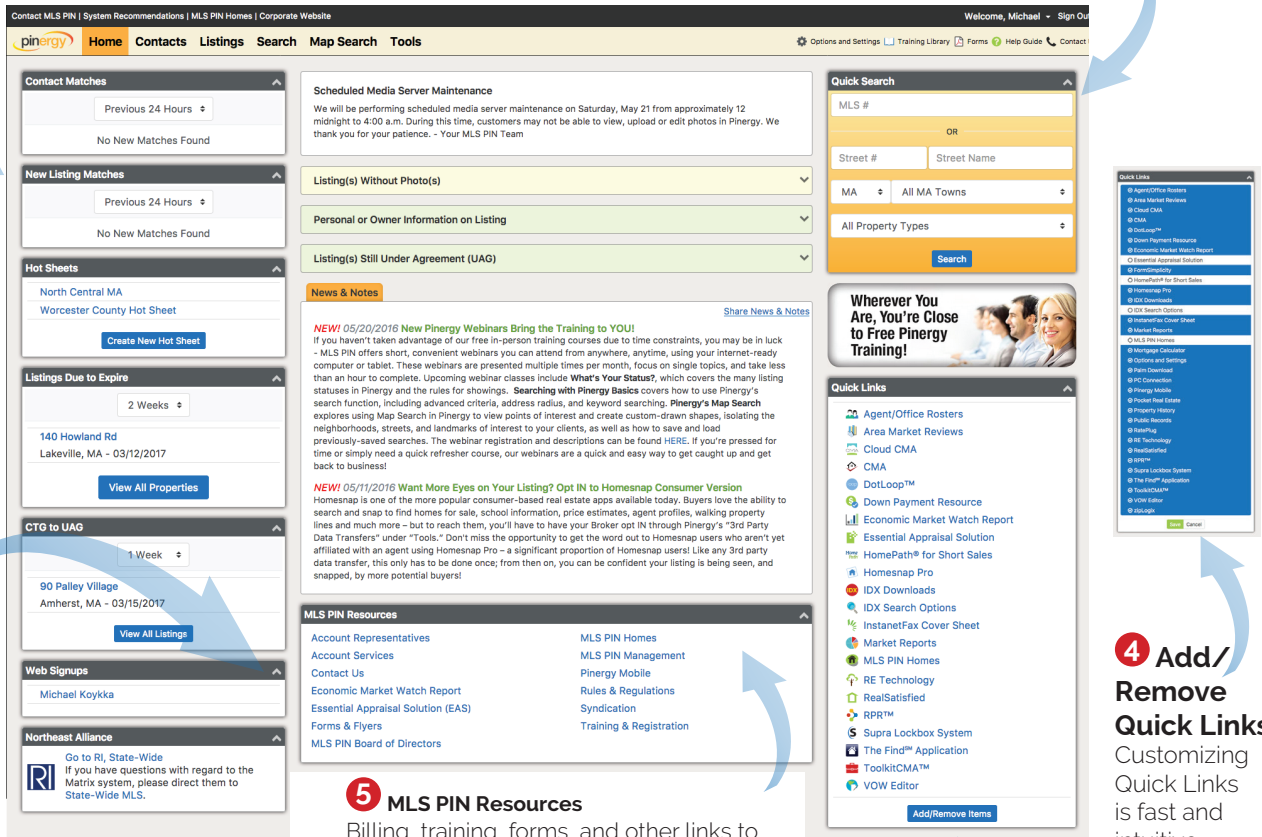

2 Larger Fonts and Buttons

Text is large and readable, buttons are easy to click, and fields are easy to fill out.

3 Collapse Widgets You Don't Need

Don't need certain functions? Click the "▲" and the box collapses until you expand it again!

5 MLS PIN Resources

Billing, training, forms, and other links to MLS PIN-specific information and tools are in one place.

4 Add/Remove Quick Links:

Customizing Quick Links is fast and intuitive.

REDESIGNED FOR ALL SCREEN SIZES